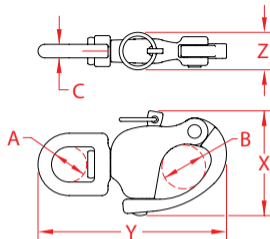

SWIVEL SNAP SHACKLE

316 STAINLESS STEEL

Import

Precision
Cast

ITEM	A	B	C	X (height)	Y (length)	Z (width)	WLL (lb)	WT (lb)	PACKAGING TYPE	EACH (qty)	INNER (qty)	CARTON (qty)	UPC
S0157-0001	0.54"	0.57"	0.18"	1.86"	2.66"	0.47"	1,000	0.13	POLYBAG	1	25	300	791506034339
S0157-0002	0.65"	0.75"	0.25"	1.94"	3.43"	0.57"	1,500	0.28	POLYBAG	1	10	150	791506034346
S0157-0003	0.89"	1.05"	0.36"	2.46"	4.94"	0.81"	2,000	0.66	POLYBAG	1	5	60	791506034353

NOTE:

ALL DIMENSIONS ARE NOMINAL (+/- 3%) AND ARE SUBJECT TO CHANGE WITHOUT NOTICE.